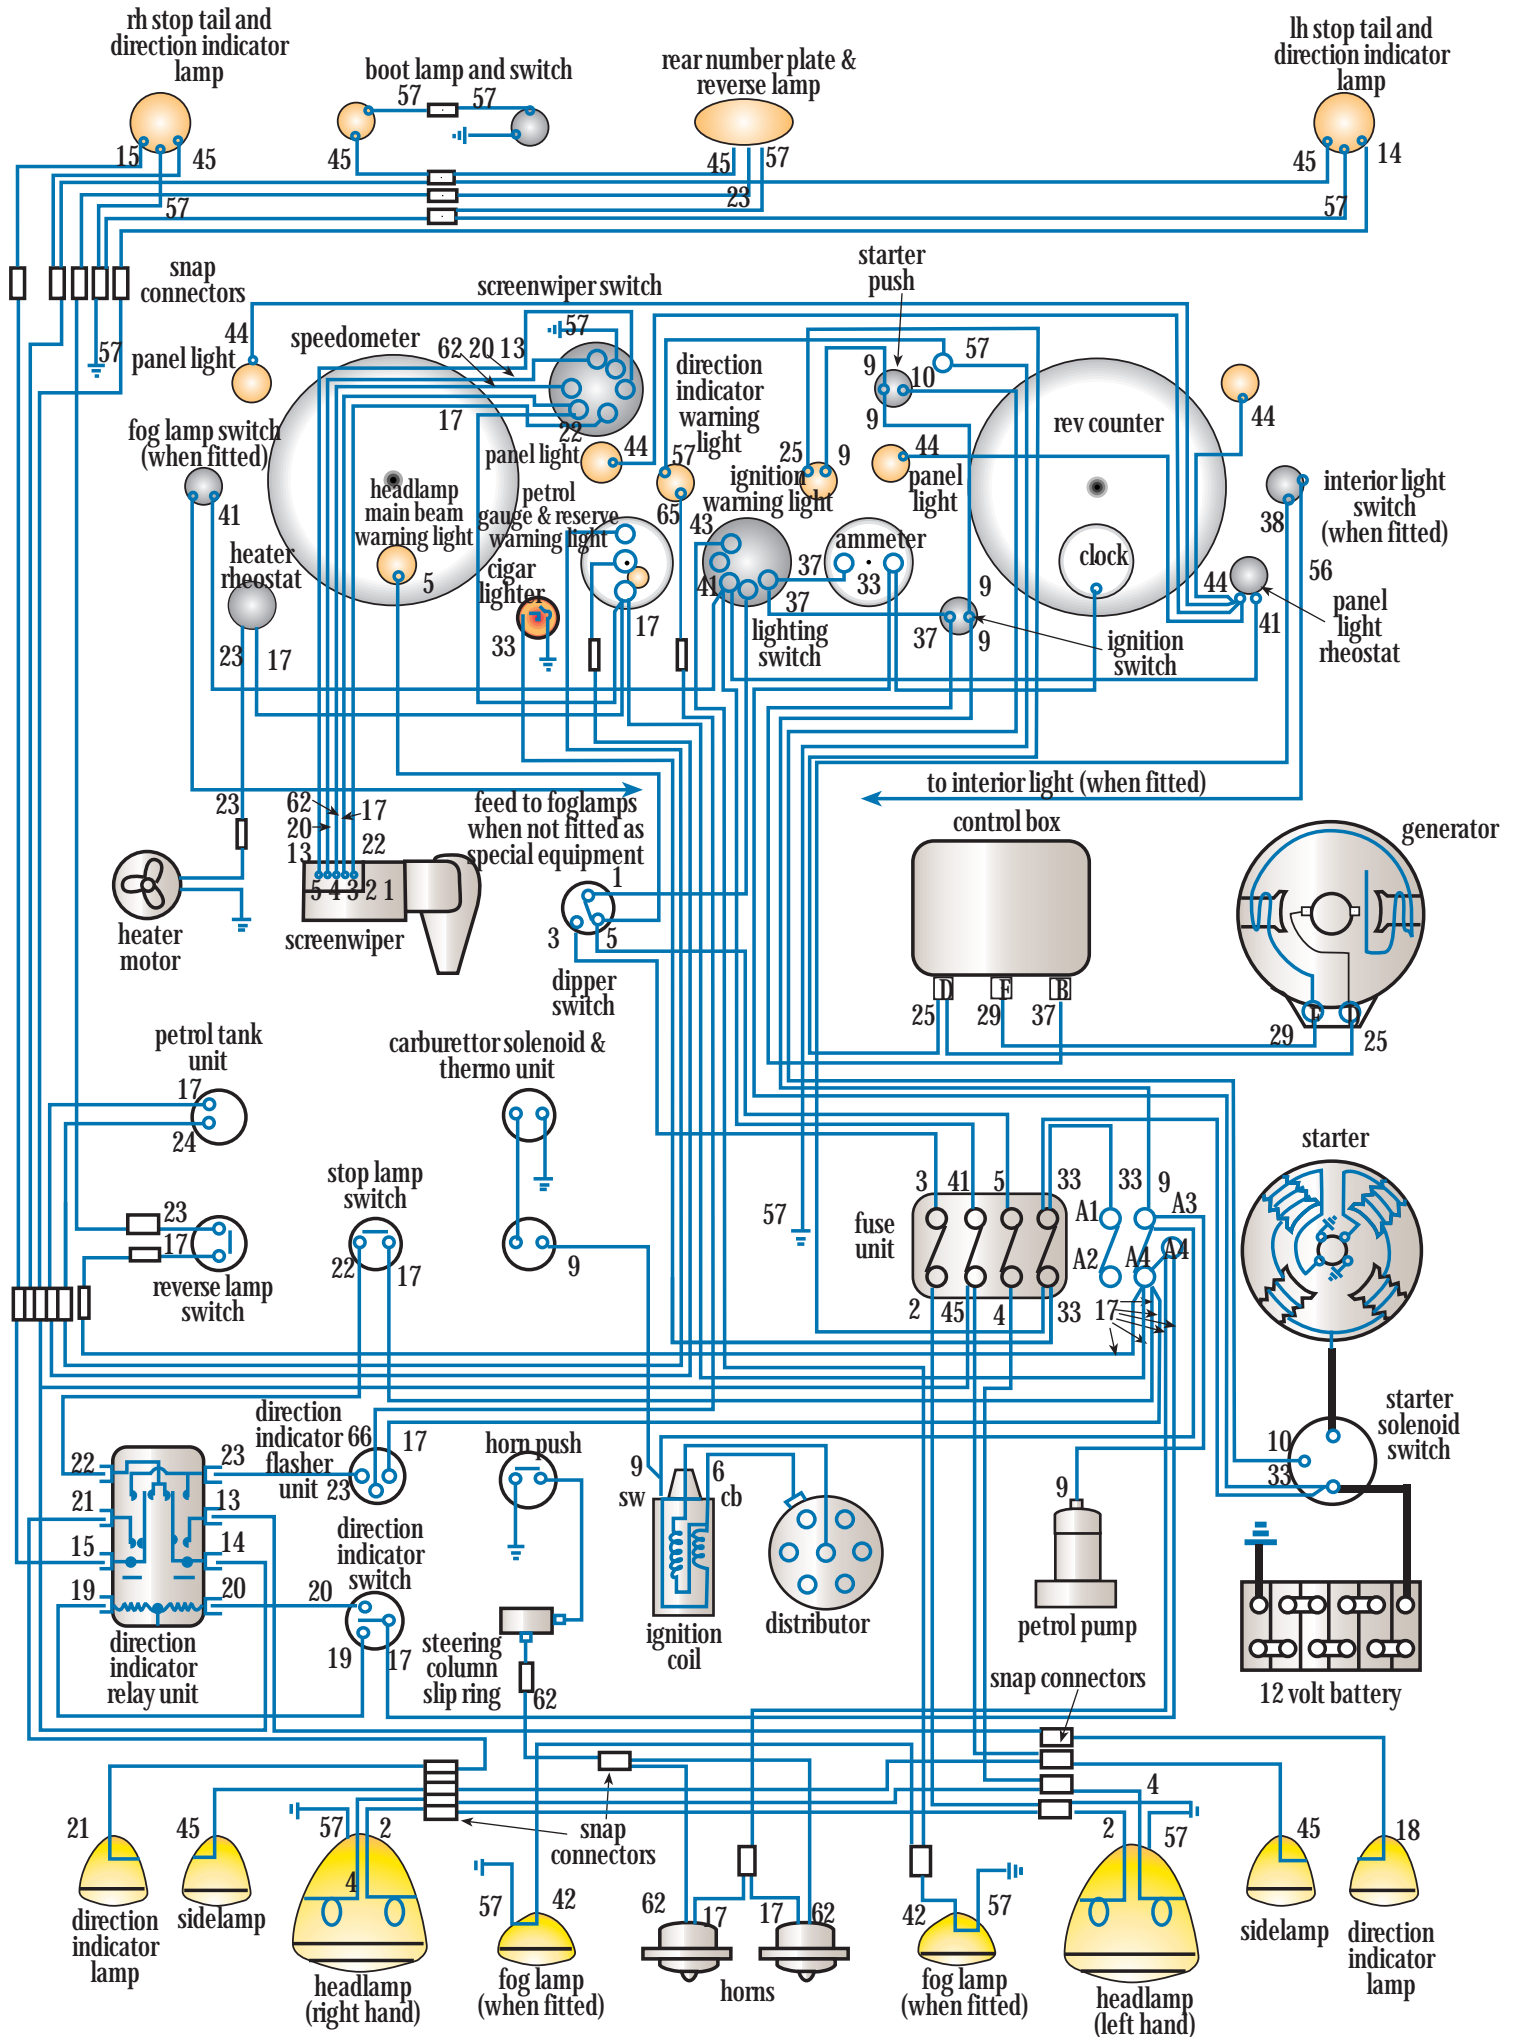

XK140 cars

(home and export)

1955

1 Blue	12 White with blue	23 Green with brown	34 Brown with red	45 Red with green	56 Purple with black
2 Blue with red	13 White with green	24 Green with black	35 Brown with yellow	46 Red with purple	57 Black
3 Blue with yellow	14 White with purple	25 Yellow	36 Brown with blue	47 Red with brown	58 Black with red
4 Blue with white	15 White with brown	26 Yellow with red	37 Brown with white	48 Red with black	59 Black with yellow
5 Blue with green	16 White with black	27 Yellow with blue	38 Brown with green	49 Purple	60 Black with blue
6 Blue with purple	17 Green	28 Yellow with white	39 Brown with purple	50 Purple with red	61 Black with white
7 Blue with brown	18 Green with red	29 Yellow with green	40 Brown with black	51 Purple with yellow	62 Black with green
8 Blue with black	19 Green with yellow	30 Yellow with purple	41 Red	52 Purple with blue	63 Black with purple
9 White	20 Green with blue	31 Yellow with brown	42 Red with yellow	53 Purple with white	64 Black with brown
10 White with red	21 Green with white	32 Yellow with black	43 Red with blue	54 Purple with green	65 Dark green
11 White with yellow	22 Green with purple	33 Brown	44 Red with white	55 Purple with brown	66 Light green

**WIRING
DIAGRAM**
No. 26880A
12 volt